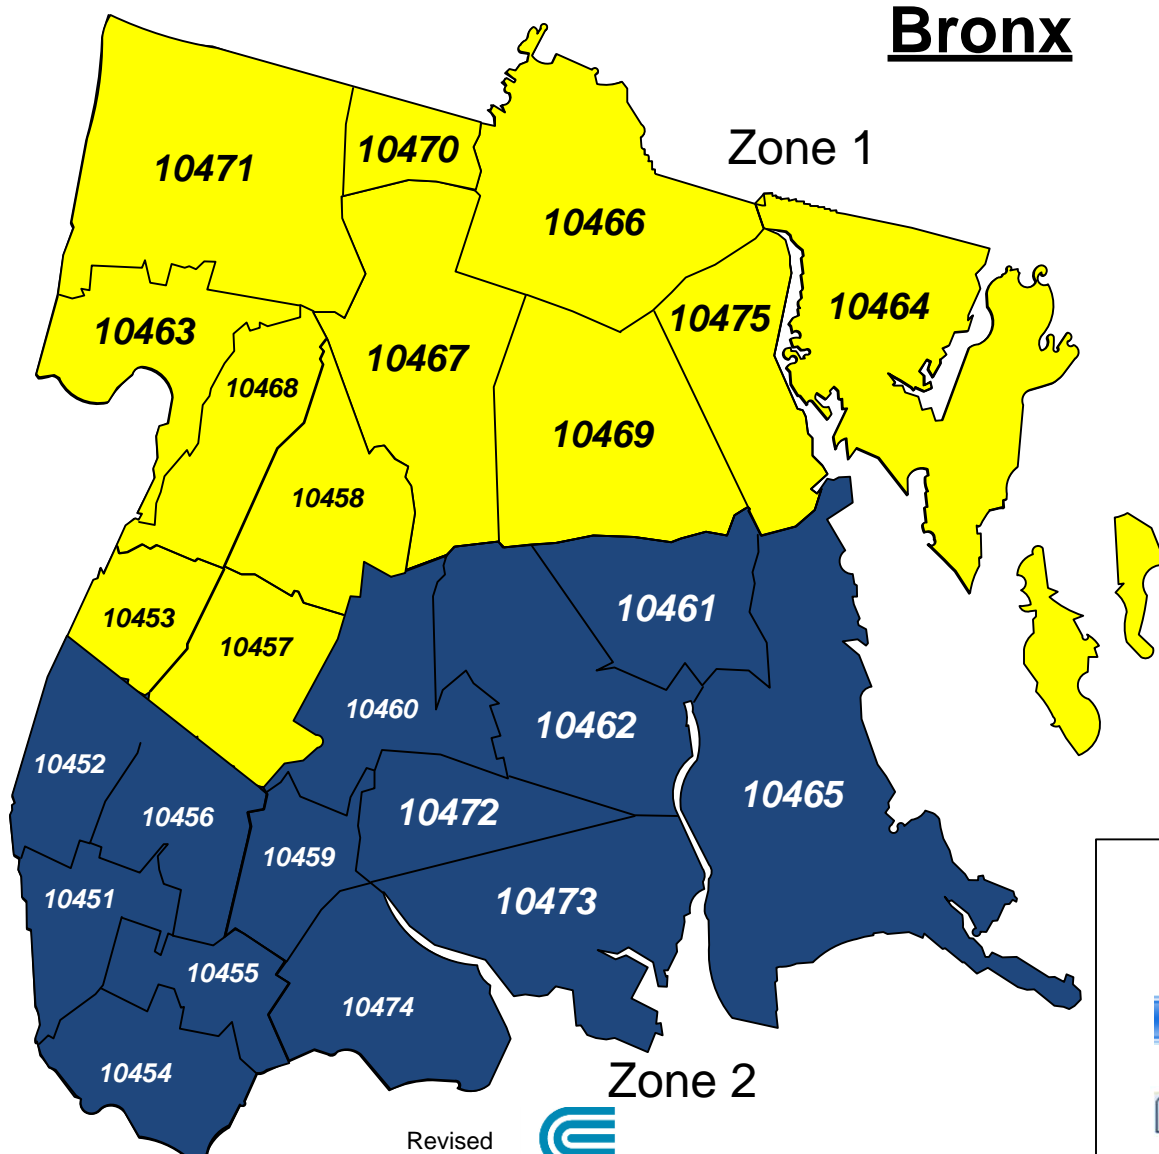

Bronx

Use the table below to find the contact information for your district

Additional Contacts	
Name	Title
Brian Devlin	District Manager, Zone 1
Kate Szurant	District Manager, Zone 2
Aiofe Stack	District Manager, Zone 2
Anthony Cotter	District Manager, Zone 4 & 8
Alma Prognaj	District Manager, Zone 5
Christine Nicotina	District Manager, Zone 6
Jeanette Celli	District Manager, Zone 7
Maurice Tovar	Manager - Zone 1
Frank Catanzaro	Manager - Zone 2
Nadia Symister	Manager - Zone 4 & 8
Robert Hennig	Manager - Zone 5 & 7
Aaron Lefton	Manager - Zone 6
Lori Miller	Department Manager
Won Choe	General Manager

The Project Center Mobile Application is now live!
Available on the [App Store](#) and [Google Play](#).

[Ask a Question](#)

"Have a question about your project? Use Project Center's [Ask a Question](#) for the quickest response!"

[Appointments](#)

"Self-scheduling appointments has never been easier. Just click the Appointment Tab within your case in Project Center."

Revised 1/22/19 NV