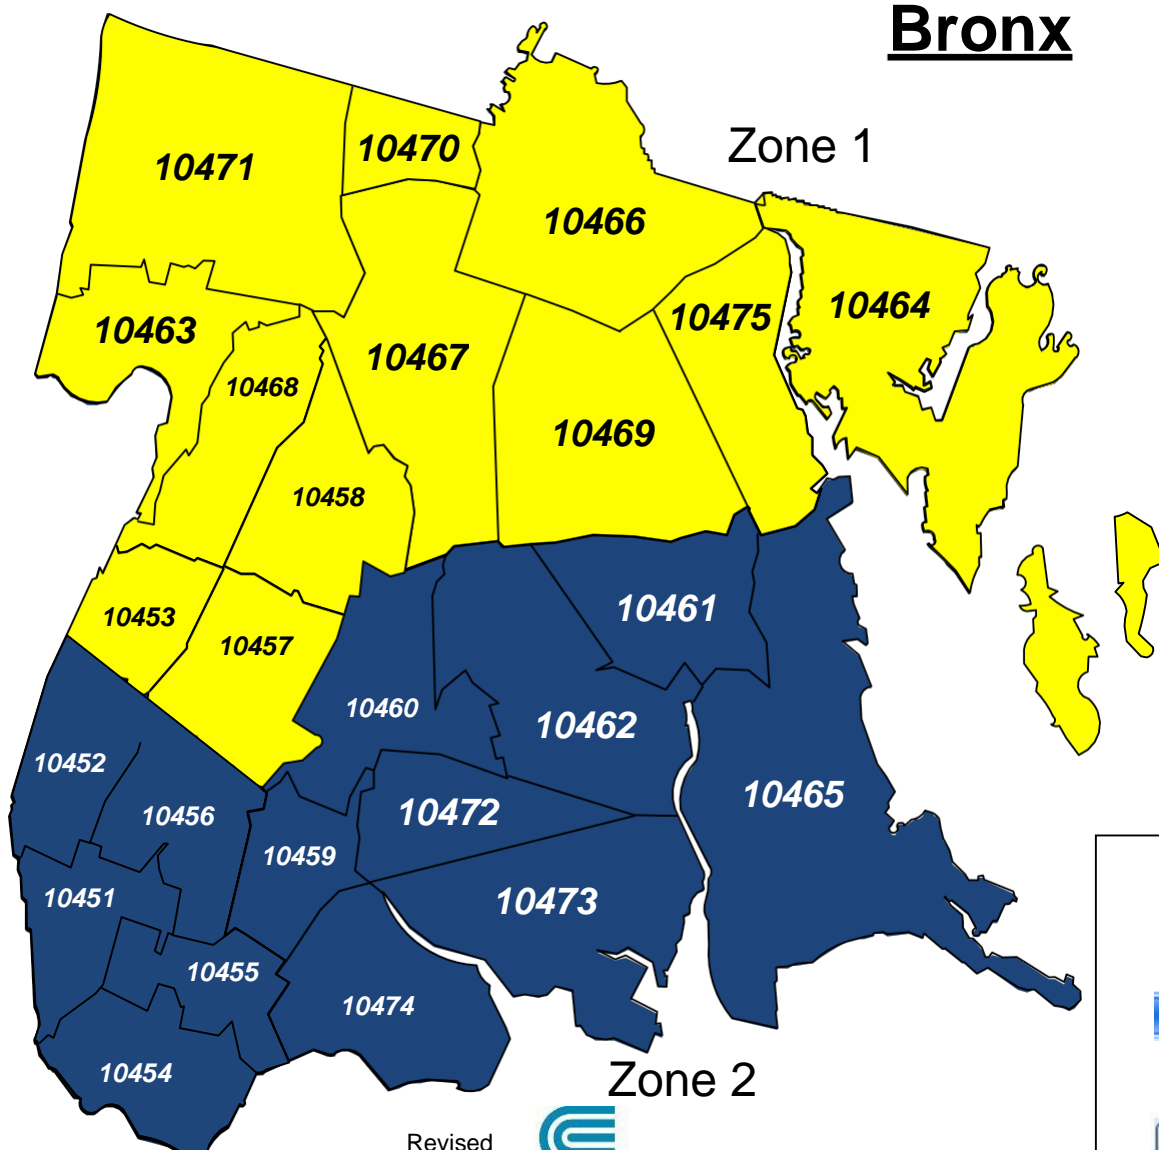

Bronx

Use the table below to find the contact information for your district

Additional Contacts	
Name	Title
Leah Hollingsworth	District Manager, Zone 1
Aiofe Stack	District Manager, Zone 2
Moziyah Davis	District Manager, Zone 2
David Fiol	District Manager, Zone 4
Anthony Cotter	District Manager, Zone 5
Alma Prognaj	District Manager, Zone 6
Amanda Narvaez	District Manager, Zone 7
Matt Hofmann	District Manager, Zone 8
Maurice Tovar	Manager - Zone 1
Nadia Symister	Manager - Zone 2
Errol Duval	Manager - Zone 4 & 8
Lisa Gotay	Manager - Zone 5 & 7
Robert Hennig	Manager - Zone 6
Lori Miller	Department Manager
Won Choe	General Manager

The Project Center Mobile Application is now live!
Available on the [App Store](#) and [Google Play](#).

[Ask a Question](#)

"Have a question about your project? Use Project Center's [Ask a Question](#) for the quickest response!"

[Appointments](#)

"Self-scheduling appointments has never been easier. Just click the Appointment Tab within your case in Project Center."

Revised 6/01/20 JR