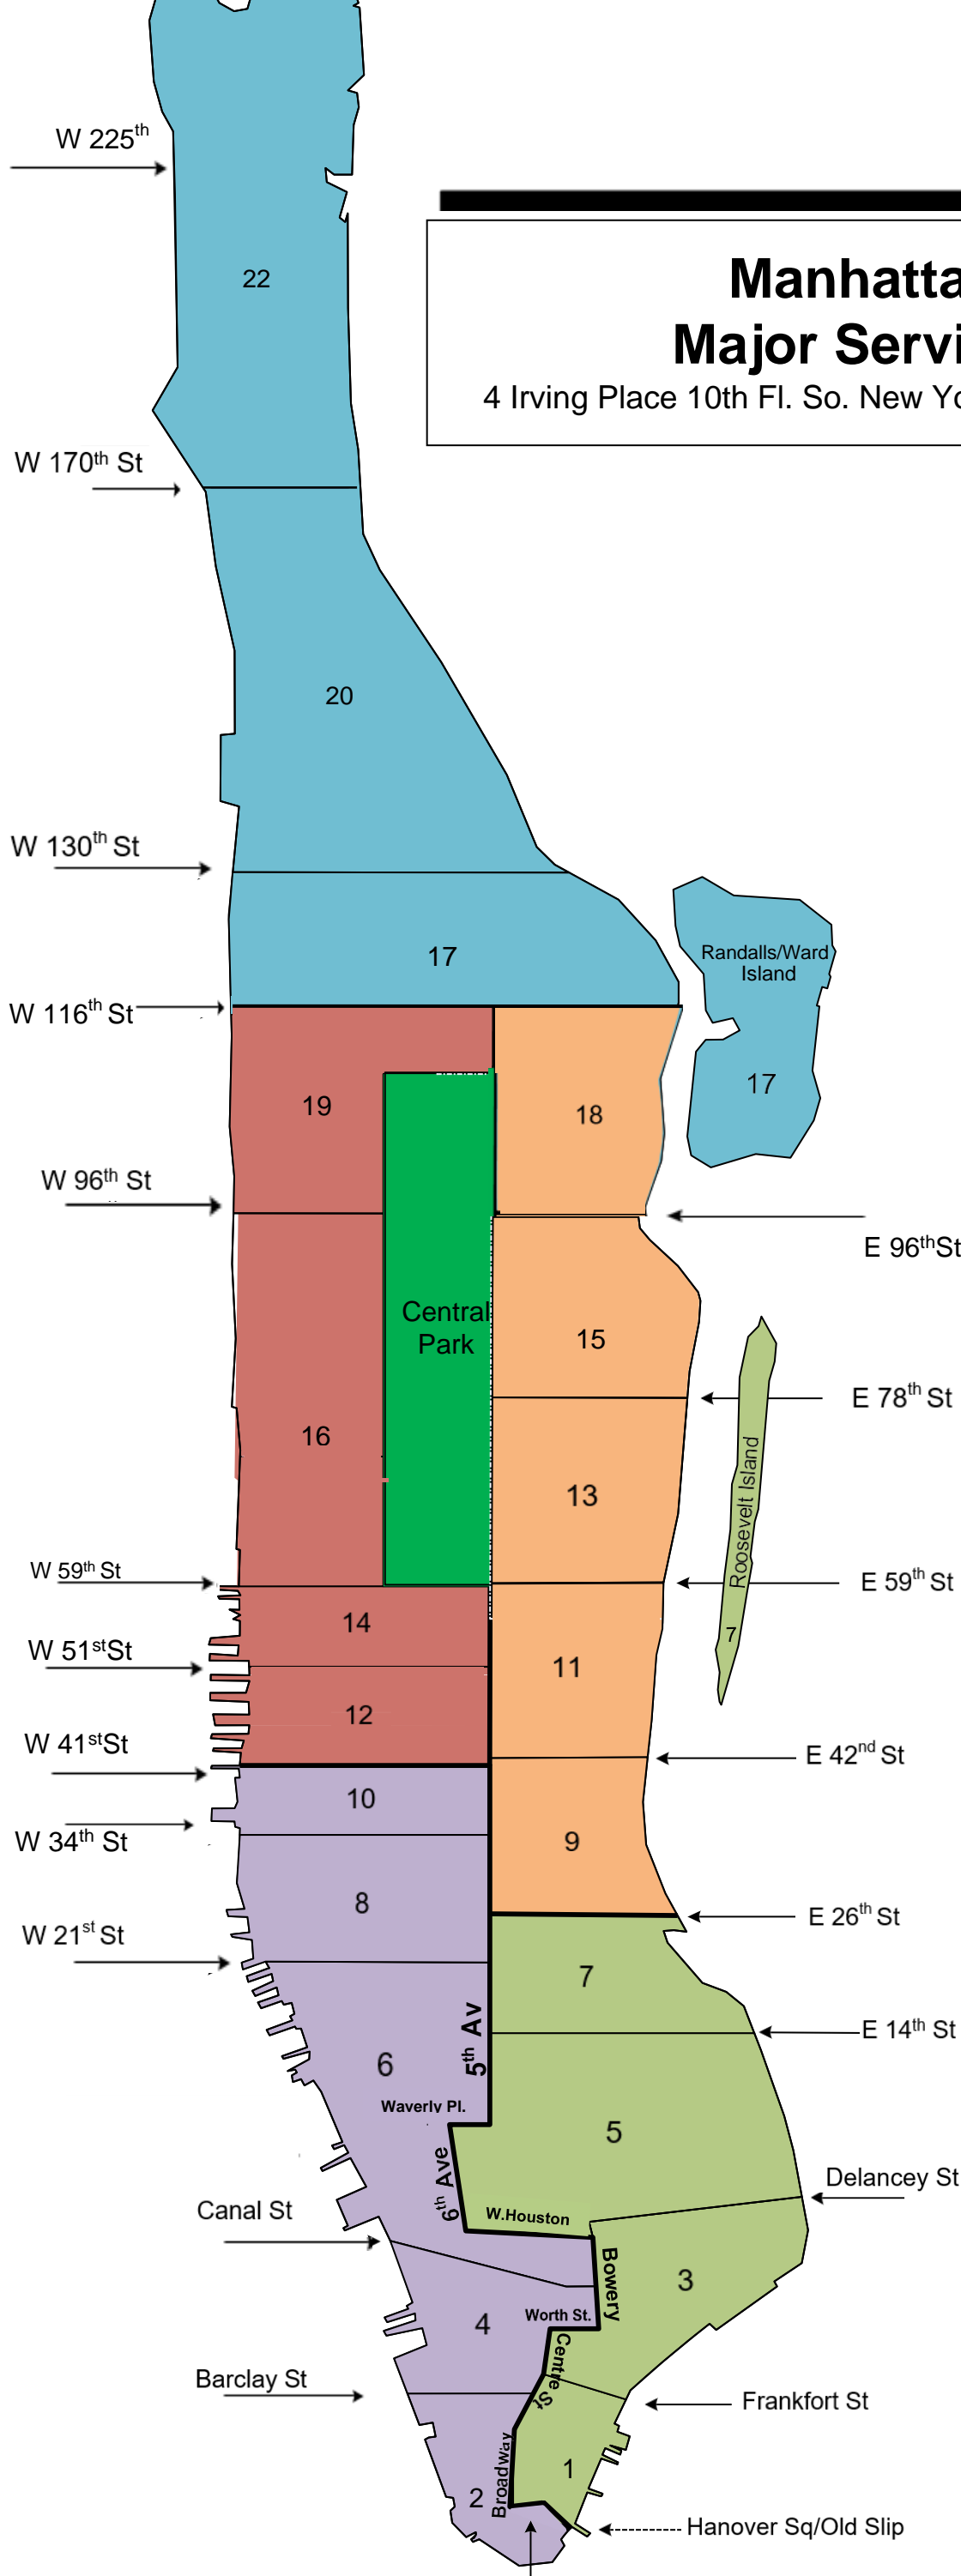

Manhattan Major Services

4 Irving Place 10th Fl. So. New York, NY 10003-3502

Jacqueline Carbone
CARBONEJA@coned.com
Manager

District 22 CPM
Jose D. Rodriguez
RodriguezJose4@coned.com

District 20 CPM
Patricia Paulino
PaulinoP@coned.com