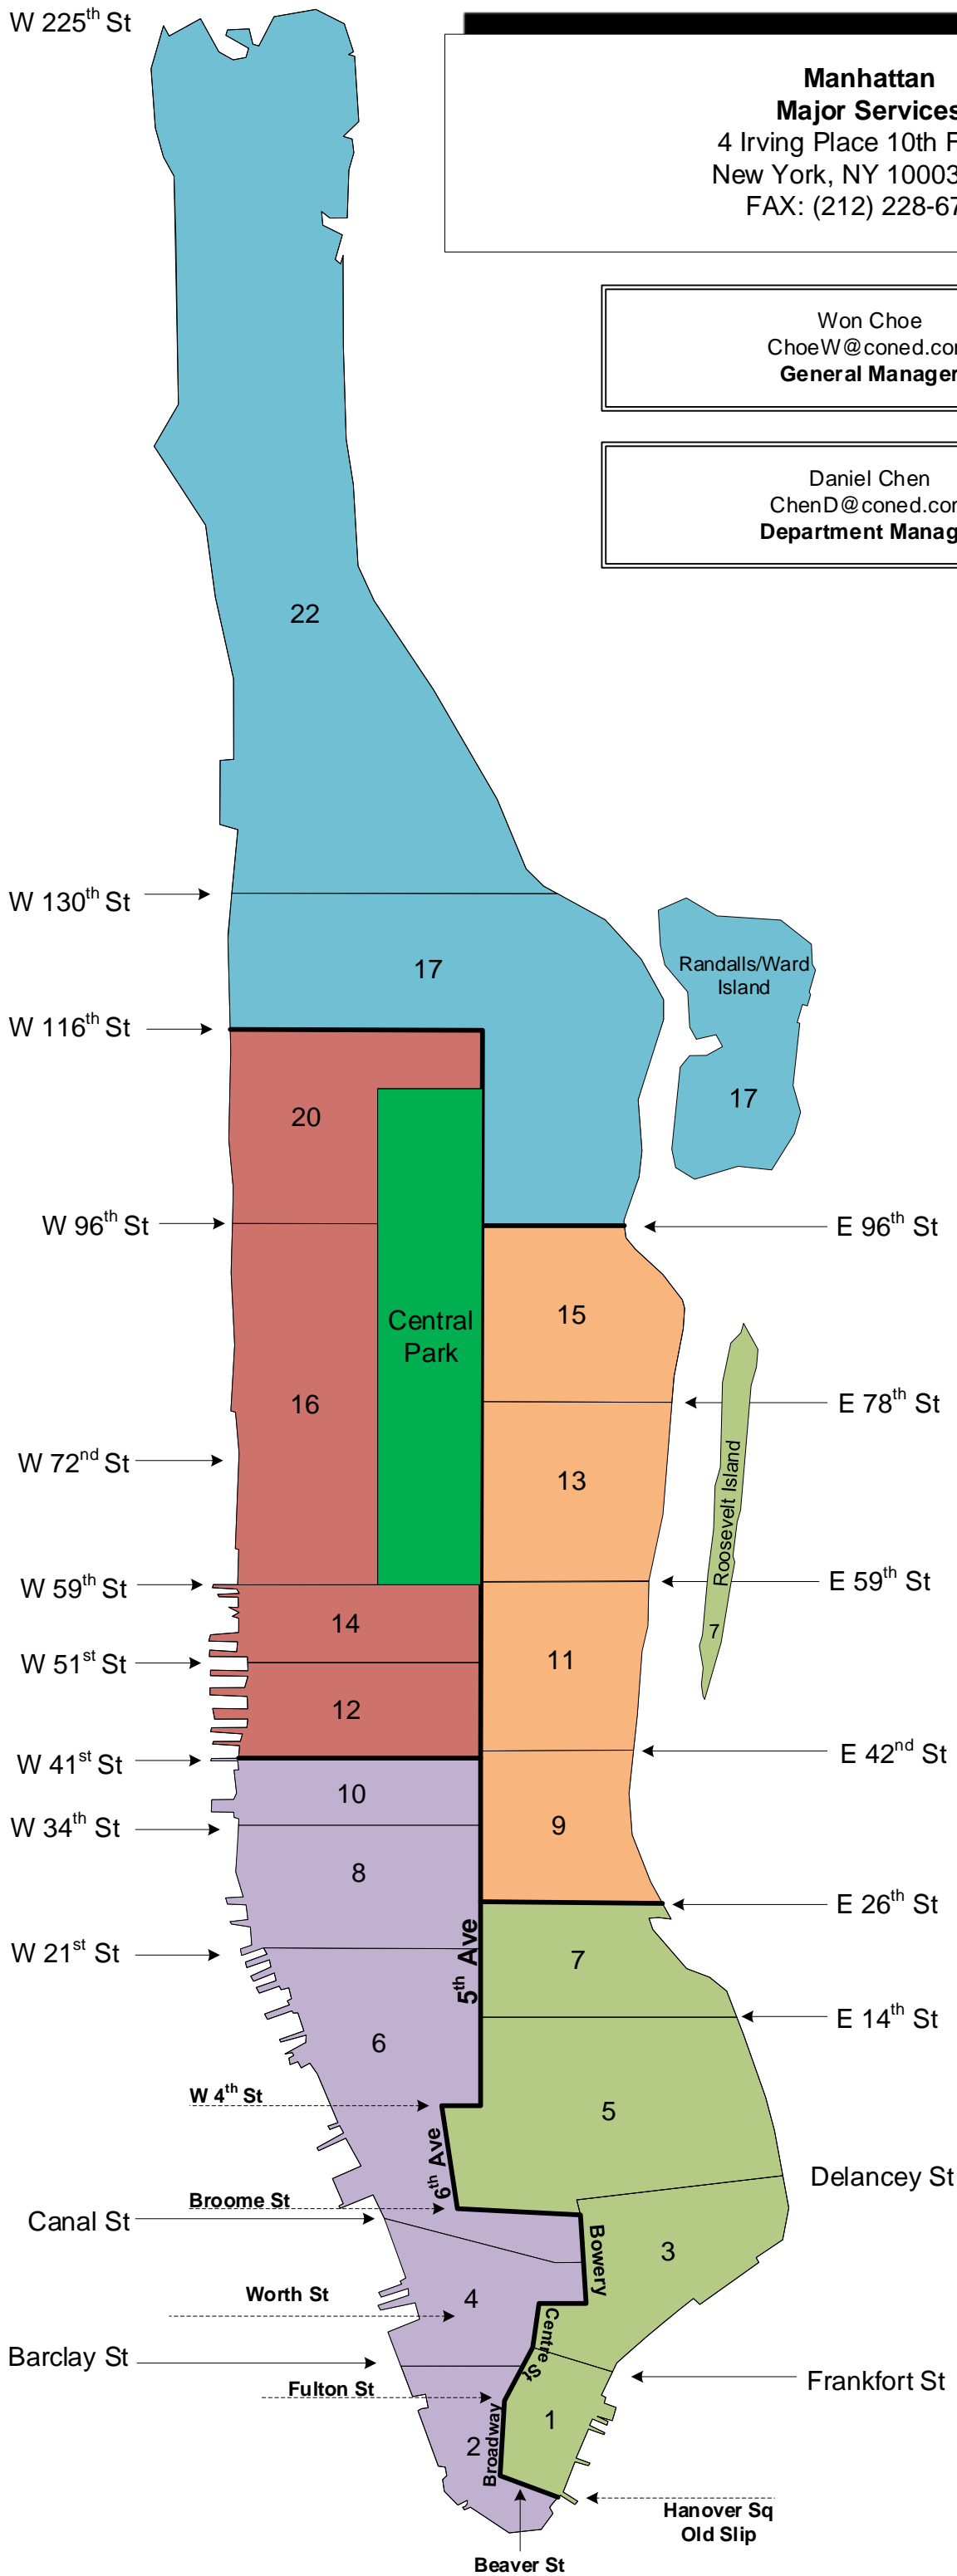

Shi Xing Yang
YangS@coned.com
Manager

District 22 CPM
Jose D. Rodriguez
RodriguezJose4@coned.com

District 17 CPM
Kapila Bhamidipati
BhamidipatiK@coned.com

District 81 CPM
Alphonse Calvanico
CalvanicoA@coned.com
(TA East Side)

District 82 CPM
Peter B. Knoblauch
KnoblauchP@coned.com
(TA West Side)

Cora Walter
WalterC@coned.com
Manager

District 20 CPM
Naveen Kumar
KumarN@coned.com

District 16 CPM
Patricia Paulino
PaulinoP@coned.com

District 14 CPM
Henry Anderson
AndersonHe@coned.com

District 12 CPM
William J. Tubman
TubmanWi@coned.com

Reginald Lucas
LucasRe@coned.com
Manager

District 10 CPM
Antonio Lopez
LopezA@coned.com

District 8 CPM
Joseph T. Delalla
DelallaJo@coned.com

District 6 CPM
Errol Duval
DuvalE@coned.com

District 4 CPM
Jarrid Pagan
PaganJ@coned.com

District 2 CPM
Chris Klimek
KlimekCh@coned.com

Manhattan Major Services
4 Irving Place 10th Fl. So.
New York, NY 10003-3502
FAX: (212) 228-6719

Won Choe
ChoeW@coned.com
General Manager

Daniel Chen
ChenD@coned.com
Department Manager

Richard Riccardi
RiccardiR@coned.com
Manager

District 15 CPM
Kevin Kearns
KearnsK@coned.com

District 13 CPM
Kevin Kall
KalkK@coned.com

District 11 CPM
Graciela Varela-Maloney
VarelaG@coned.com

District 9 CPM
John Micallef
MicallefJo@coned.com

Jason H. Brown
BrownJas@coned.com
Manager

District 5 & 7 CPM
Ziad Y. Ekwaneen
EkwaneenZ@coned.com

District 3 CPM
Anthony Erfe
ErfeA@coned.com

District 1 CPM
Milton Cintron
CintronM@coned.com

Map Revised
6/18/2019 JP