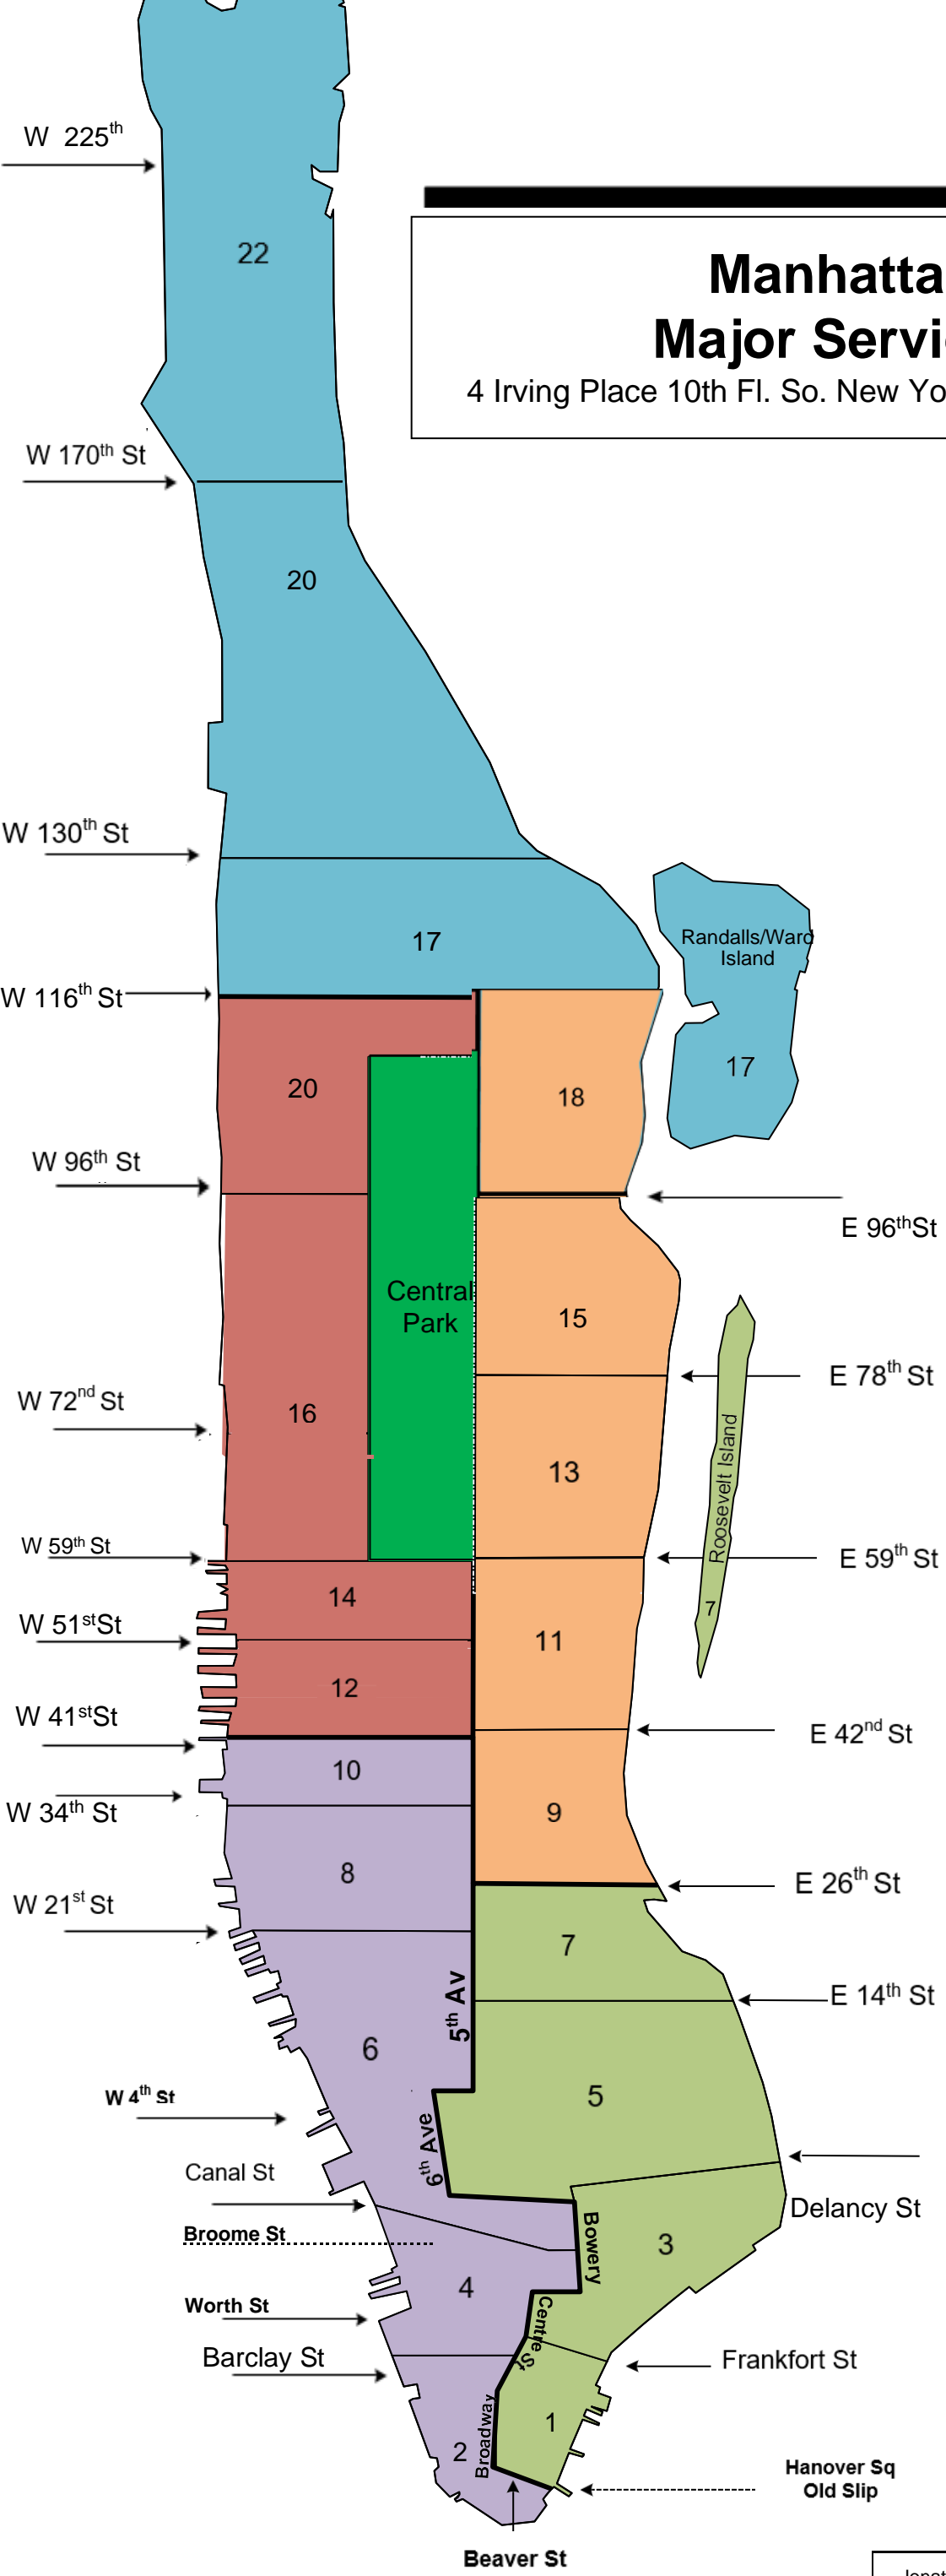

Manhattan Major Services

4 Irving Place 10th Fl. So. New York, NY 10003-3502

Jacqueline Carbone
CarboneJa@coned.com
Manager

District 22 CPM
Jose D. Rodriguez
RodriguezJose4@coned.com

District 20 CPM
Patricia Paulino
PaulinoP@coned.com