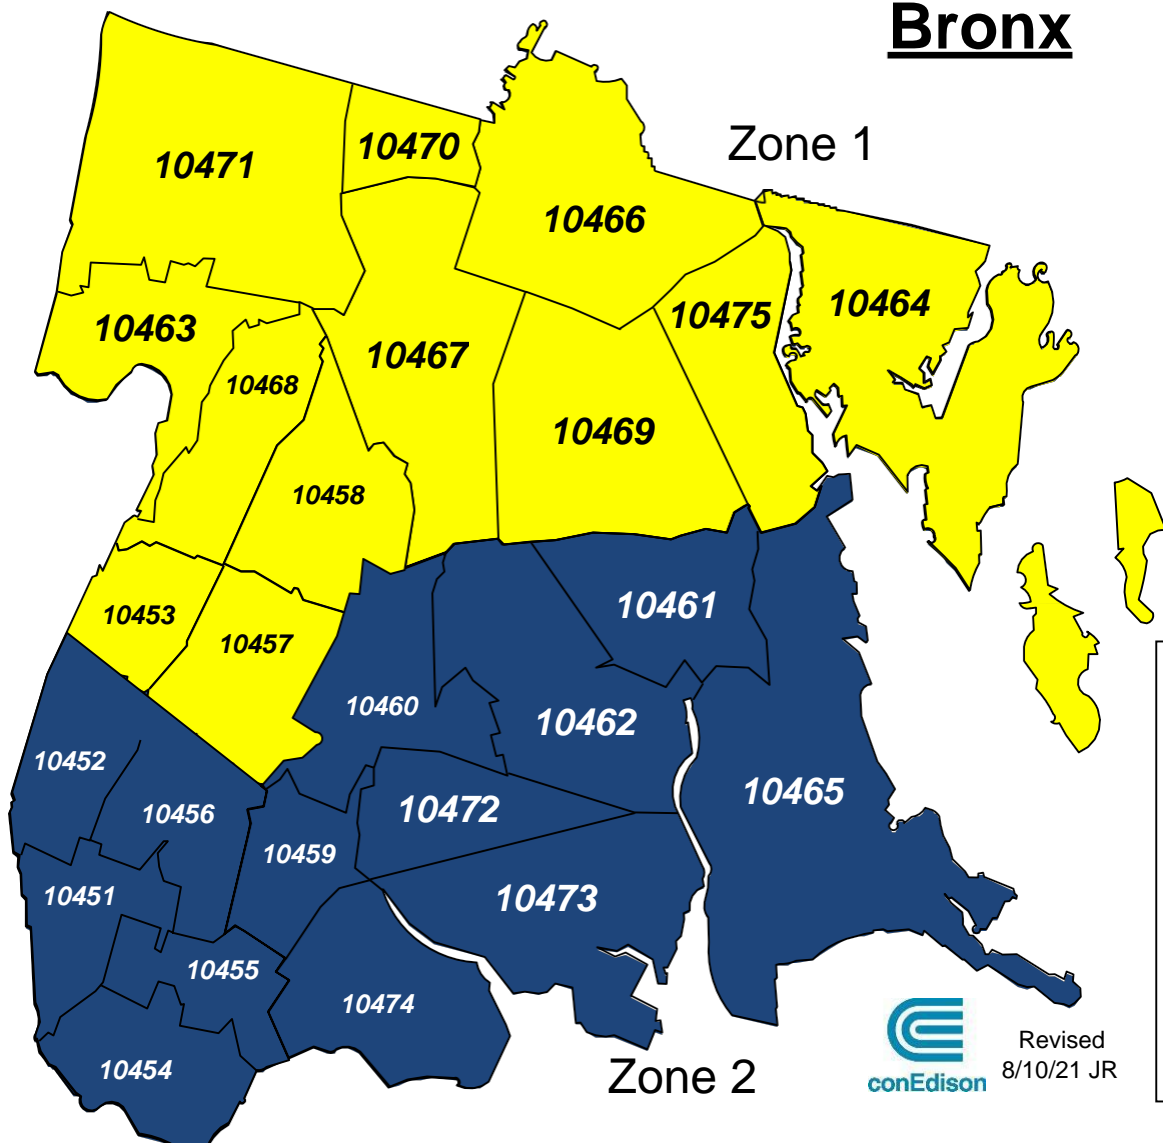

Bronx

The Project Center Mobile Application is now live!
Available on the [App Store](#) and [Google Play](#).

[Ask a Question](#)

"Have a question about your project? Use Project Center's **Ask a Question** for the quickest response!"

[Appointments](#)

"Self-scheduling appointments has never been easier. Just click the **Appointment Tab** within your case in Project Center."