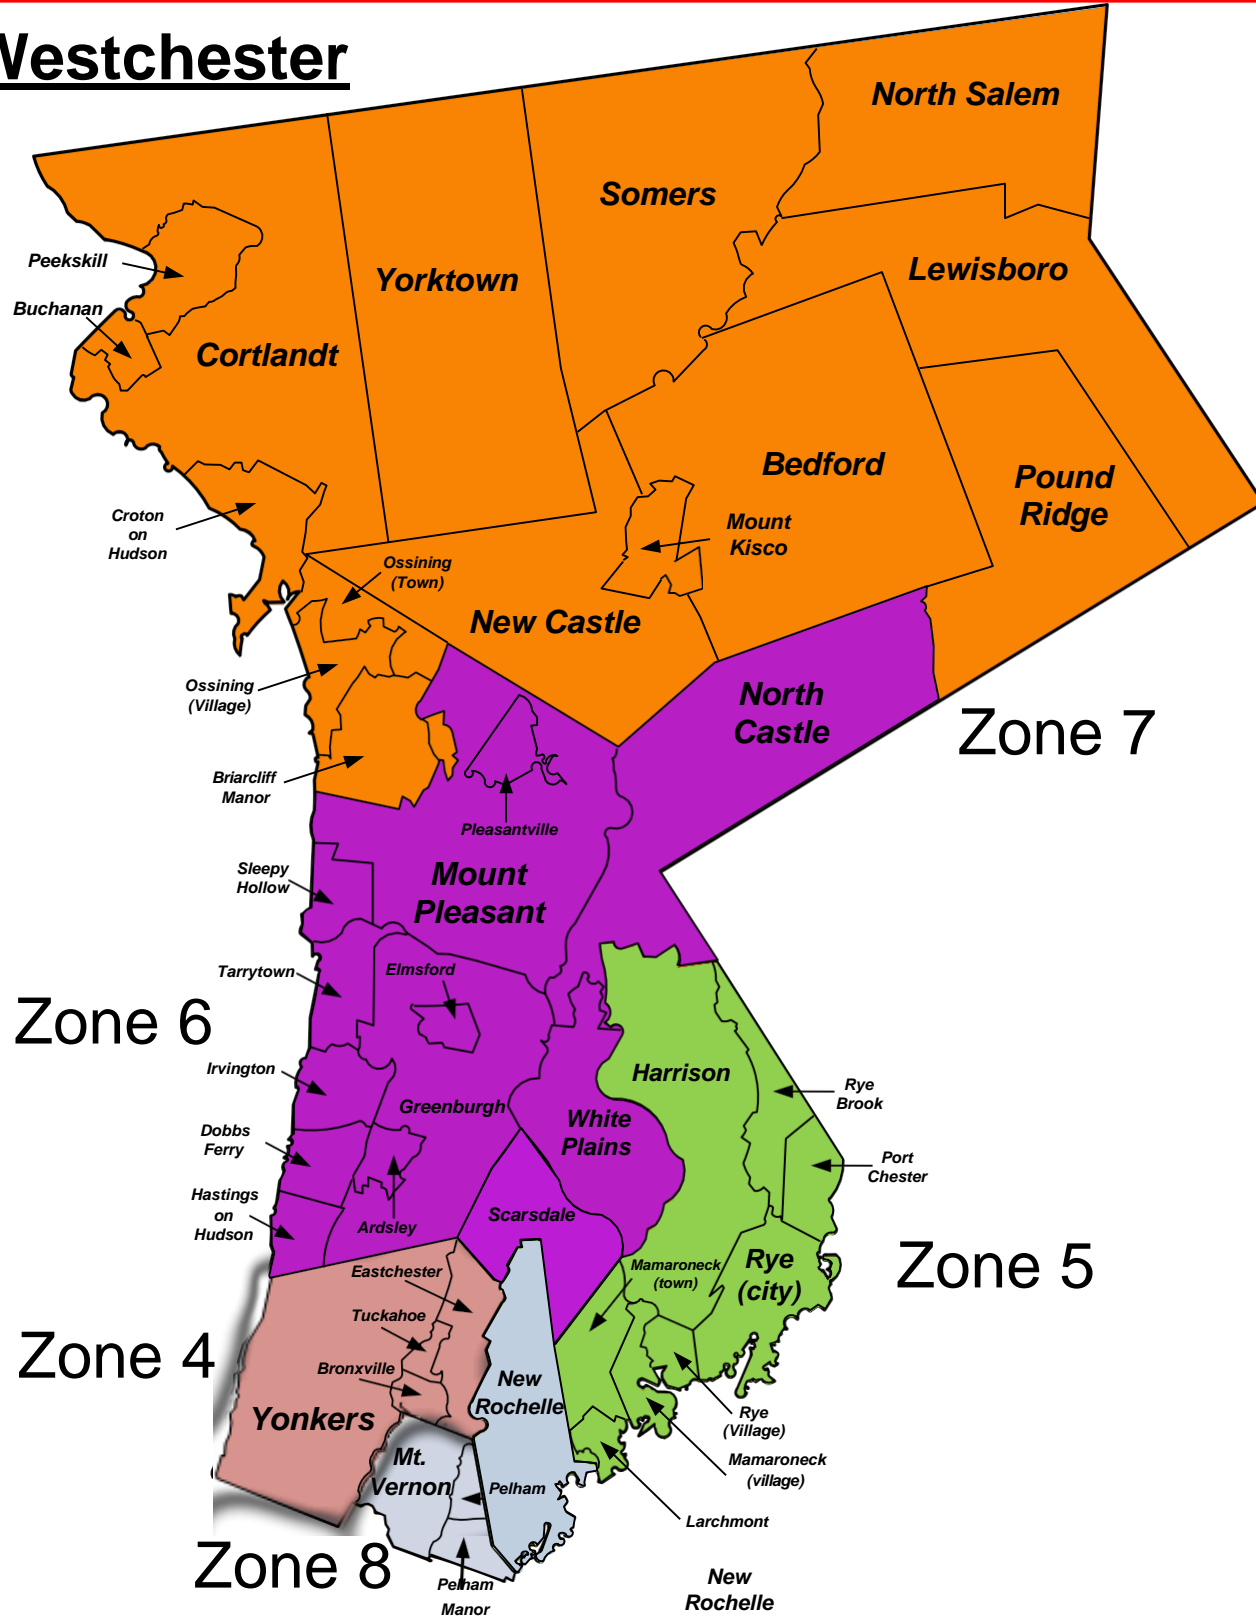

Bronx/Westchester – Retail Energy Services

511 Theodore Fremd Ave, Rye, NY 10580

<http://www.coned.com/es/>

Upload Documents through Con Edison - Project Center Portal

Westchester

Zone	Zip Code	Zone	Zip Code
1	10453	6	10531
	10457		10532
	10458		10533
	10463		10570
	10464		10573
	10466		10583
	10467		10591
	10468		10594
	10469		10595
	10470		10601
	10471		10603
	10475		10604
	10451		10605
10452	10606		
10454	10607		
10455	10706		
10456	10501		
10459	10505		
10460	10507		
10461	10510		
10462	10511		
10465	10517		
10472	10520		
10473	10521		
10474	10535		
10701	10536		
10702	10537		
10703	10546		
10704	10547		
10705	10548		
10707	10549		
10708	10562		
10709	10566		
10710	10567		
10528	10578		
10538	10588		
10543	10589		
10577	10596		
10580	10598		
10502	10550		
10503	10552		
10504	10553		
10506	10801		
10514	10803		
10522	10804		
10523	10805		
10530			

Additional Contacts	
Name	Title
Leah Hollingsworth	District Manager, Zone 1
Matthew Hofmann	District Manager, Zone 2
William Salvo	District Manager, Zone 2
Moziyah Davis	District Manager, Zone 2
David Fiol	District Manager, Zone 4
Anthony Cotter	District Manager, Zone 5
Alma Prognaj	District Manager, Zone 6
Amanda Narvaez	District Manager, Zone 7
Danielle Fuller	District Manager, Zone 8
Maurice Tovar	Manager - Zone 1
Nadia Symister	Manager - Zone 2
Errol Duval	Manager - Zone 4 & 8
Lisa Gotay	Manager - Zone 5 & 7
Robert Hennig	Manager - Zone 6
Lori Miller	Department Manager
Won Choe	General Manager