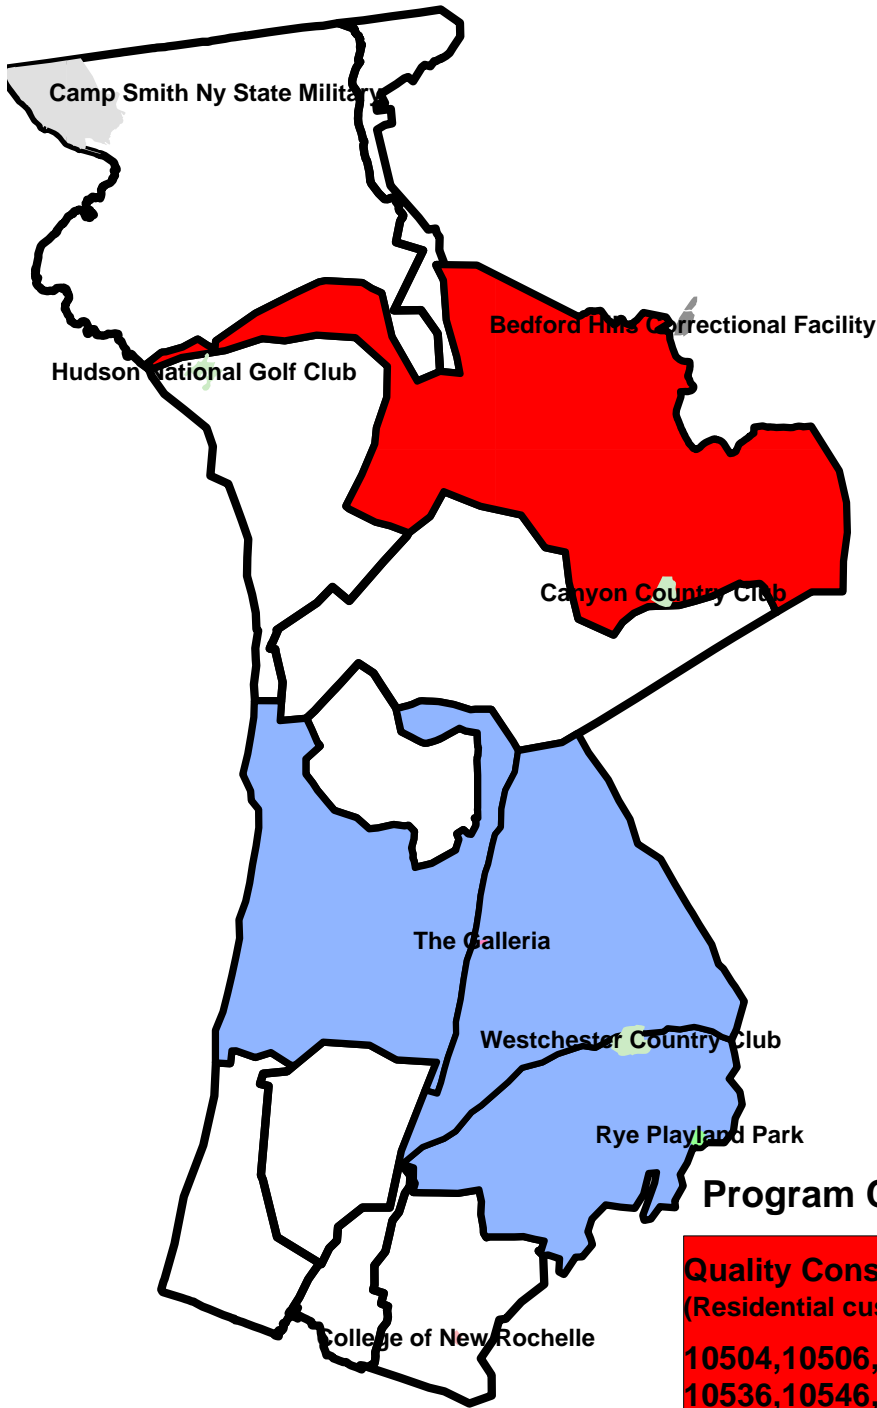

Con Edison Targeted Demand Side Management Program Westchester

Program Contractor and Eligible Zip Codes*

Quality Conservation Services:
(Residential customers)

10504,10506,10507,10510,10514,10520
10536,10546,10549,10562,10598

* Only select areas of a zip code may be eligible for the program. Please check with contractor.