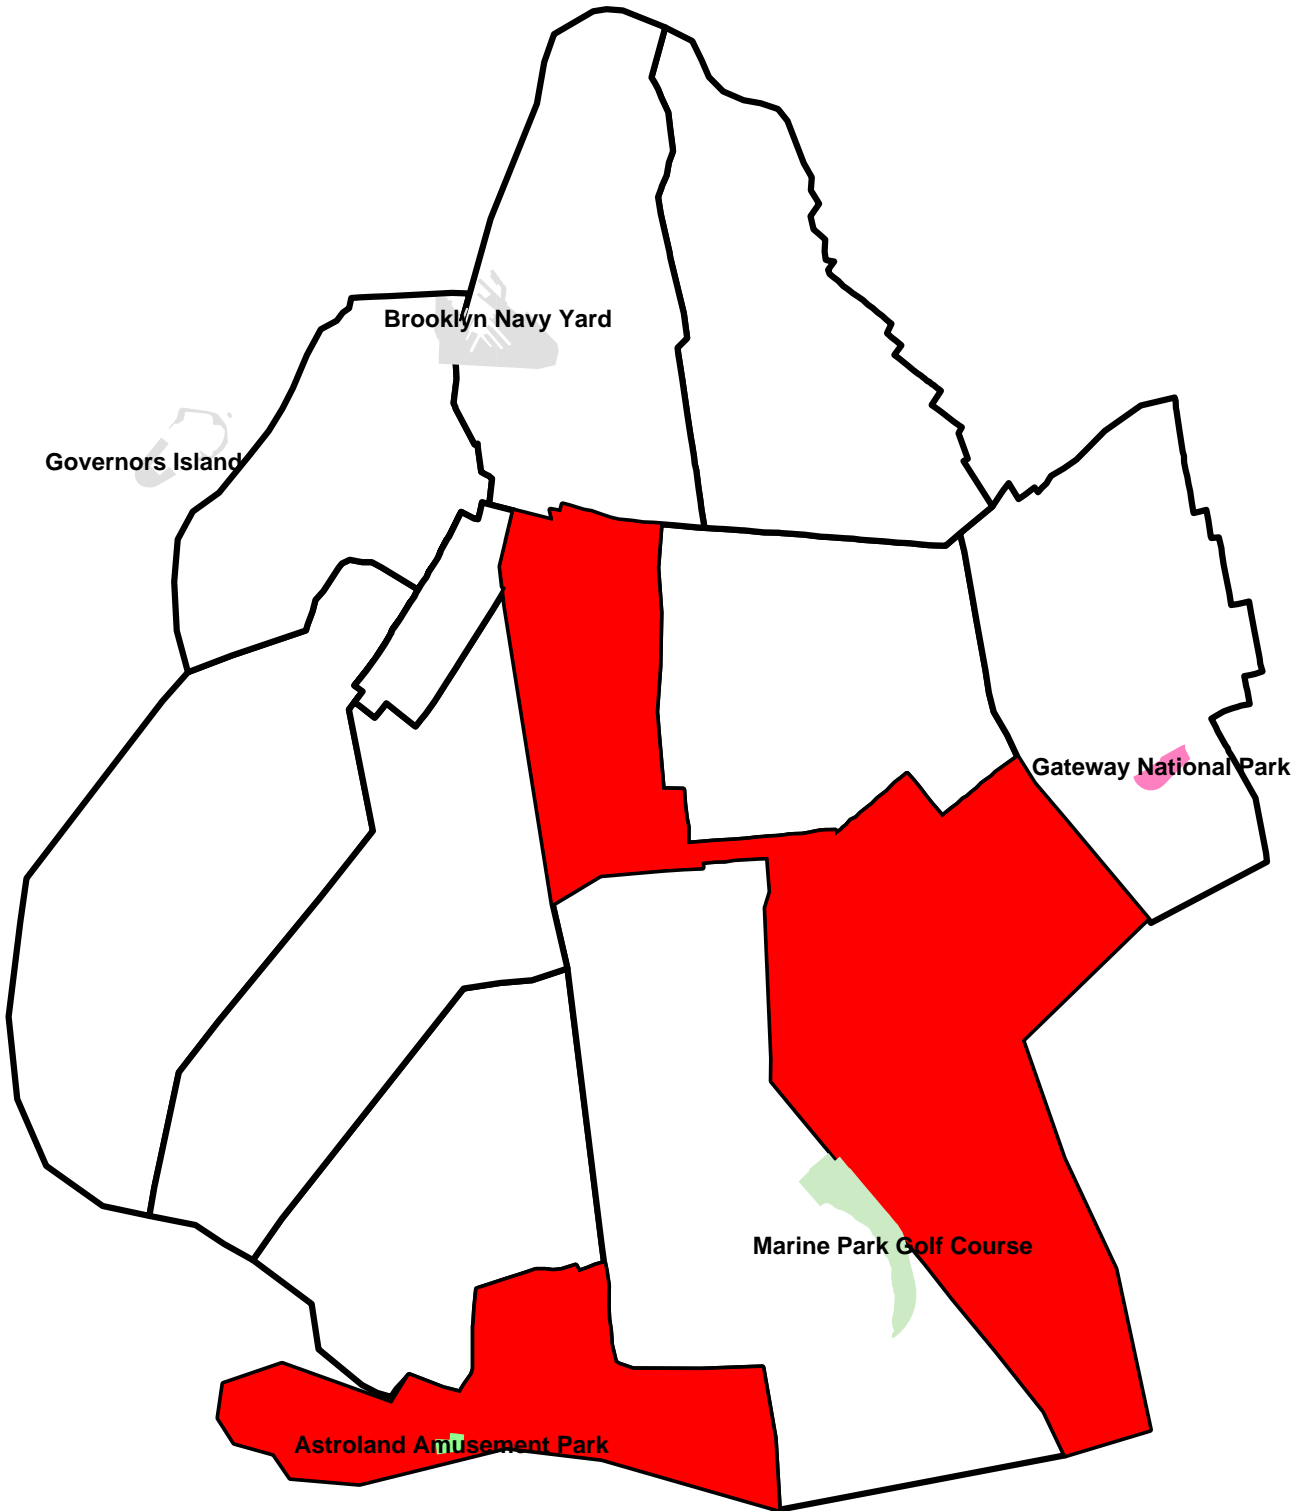

Con Edison Targeted Demand Side Management Program Brooklyn

Program Contractor and Eligible Zip Codes*

Quality Conservation Services:

(Residential customers)

11203, 11207, 11213, 11214, 11215, 11216
11217, 11223, 11224, 11225, 11226, 11229
11234, 11235, 11236, 11238, 11239

*Only select areas of a zip code may be eligible for the program. Please check with contractor.